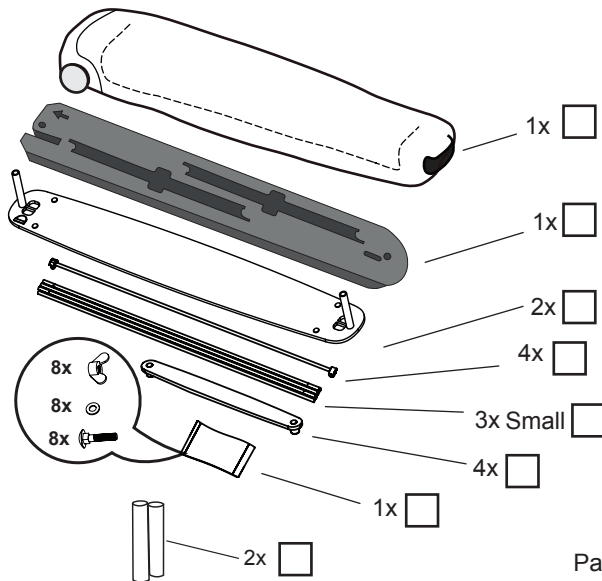

SET UP GUIDE FOR OUTDOOR EVENT ARCH AND BACKDROP SET

Watch set-up video for easy assembling

Use link or QR-code:
www.bannerbow.se/eng-support-outdoor

CONTENT

Packaged by:

BANNERBOW®

DESIGNING PORTABLE SPACE