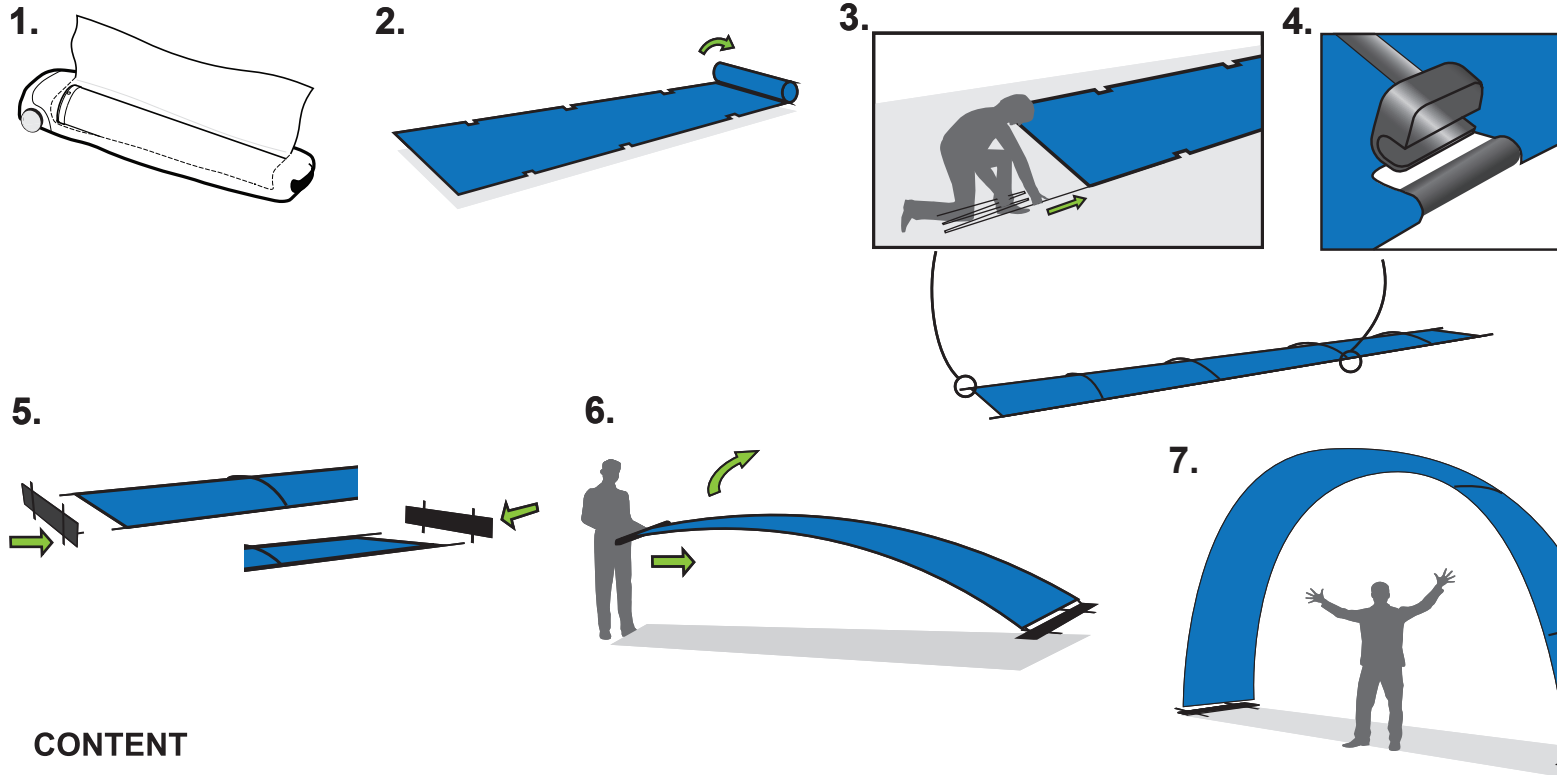

SET UP GUIDE FOR OUTDOOR EVENT ARCH AND BACKDROP SET

Watch set-up video for easy assembling

Use link or QR-code:
www.bannerbow.se/eng-support-outdoor

CONTENT

Packaged by:

BANNERBOW®

DESIGNING PORTABLE SPACE

CONTACT INFORMATION

info@bannerbow.com
www.bannerbow.com

Address:
Munktell Science Park
Portgatan 3
633 42 Eskilstuna
Sweden

SET UP GUIDE FOR OUTDOOR EVENT ARCH AND BACKDROP SET

8.

**Watch set-up video
for easy assembling**