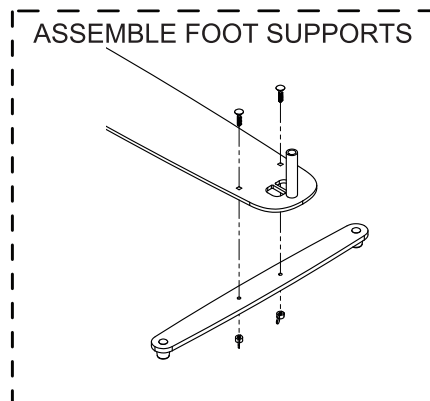

SET UP GUIDE FOR OUTDOOR EVENT ARCH AND BACKDROP SET

Watch set-up video for easy assembling

Use link or QR-code:
www.bannerbow.se/eng-support-outdoor

CONTENT

Packaged by:

BANNERBOW®

DESIGNING PORTABLE SPACE