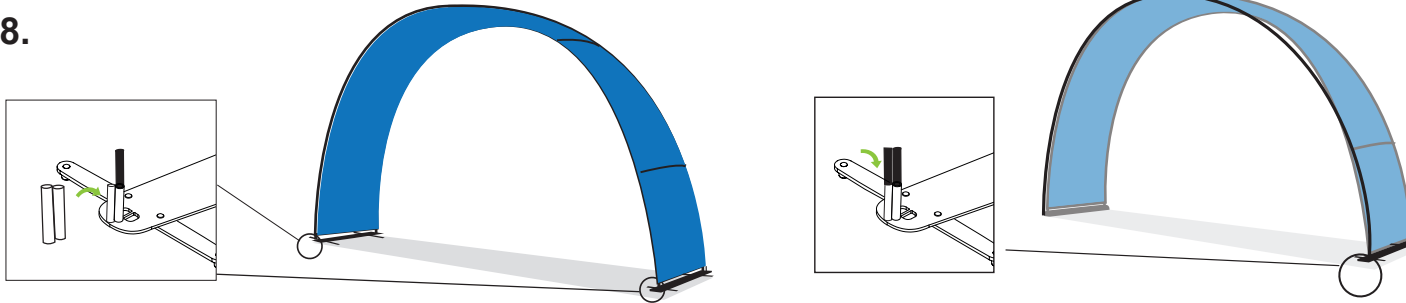

CONTACT INFORMATION

info@bannerbow.com
www.bannerbow.com

Address:
Munktell Science Park
Portgatan 3
633 42 Eskilstuna
Sweden

SET UP GUIDE FOR OUTDOOR EVENT ARCH AND BACKDROP SET

8.

**Watch set-up video
for easy assembling**