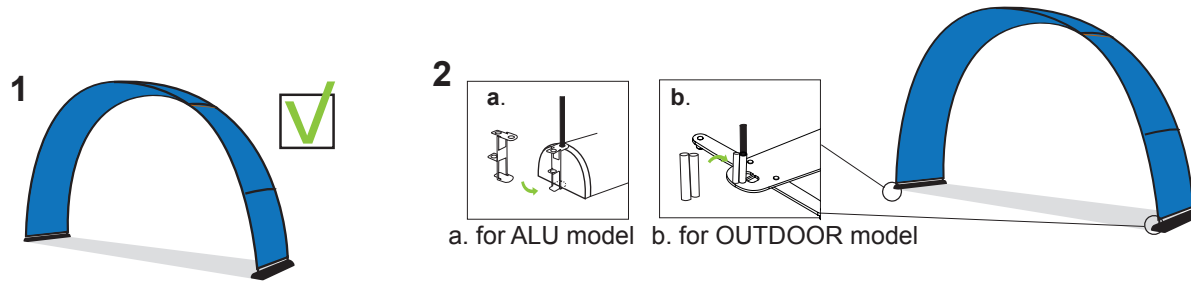

SET UP GUIDE FOR ADDITIONAL BACKDROP AND ADAPTER

Watch set-up video
for easy assembling

Use link or QR-code:
<https://bannerbow.com/videos/>

CONTENT

Packaged by:

BANNERBOW®
DESIGNING PORTABLE SPACE

CONTACT INFORMATION
info@bannerbow.com
www.bannerbow.com