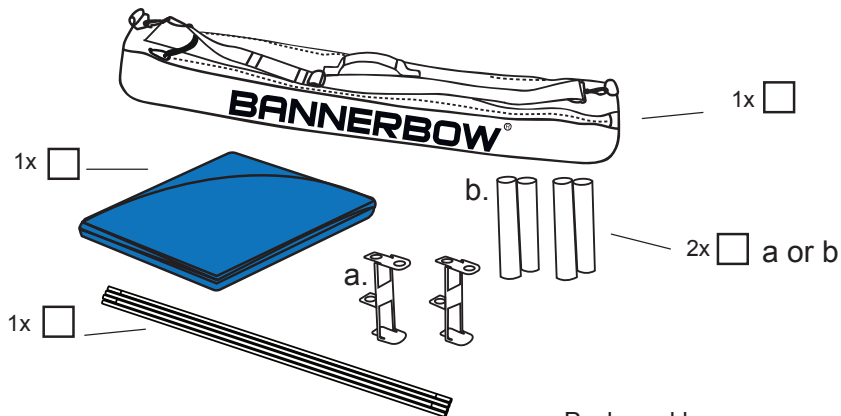

SET UP GUIDE FOR ADDITIONAL BACKDROP AND ADAPTER

Watch set-up video
for easy assembling

Use link or QR-code:
<https://bannerbow.com/videos/>

CONTENT

Packaged by:

BANNERBOW®
DESIGNING PORTABLE SPACE

CONTACT INFORMATION
info@bannerbow.com
www.bannerbow.com