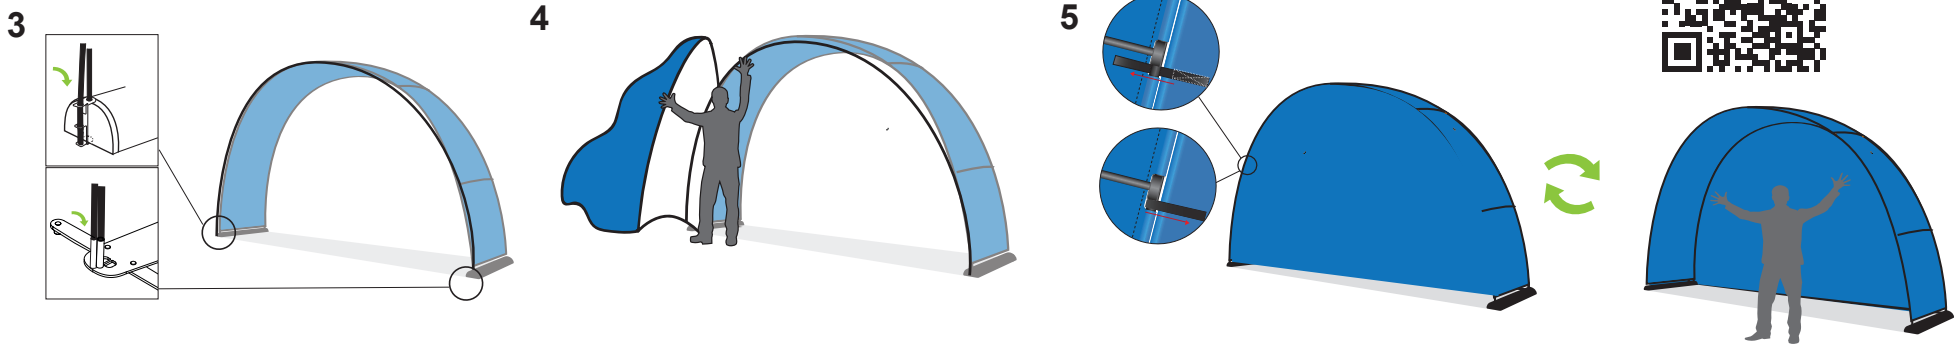

SET UP GUIDE FOR ADDITIONAL BACKDROP AND ADAPTER

Watch set-up video
for easy assembling

Use link or QR-code:
<https://bannerbow.com/videos/>

CONTENT

Packaged by:

BANNERBOW®
DESIGNING PORTABLE SPACE

CONTACT INFORMATION
info@bannerbow.com
www.bannerbow.com