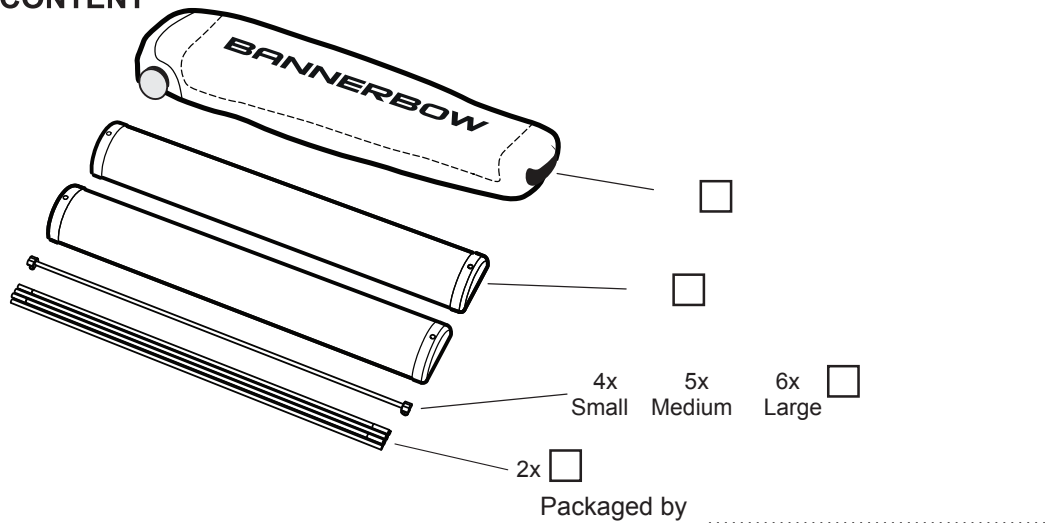

SET UP GUIDE FOR ALUMINIUM AND BLACK EVENT ARCH

Watch set-up video for easy assembling

Use link or QR-code:
<https://bannerbow.com/videos/>

CONTENT

BANNERBOW[®]
 DESIGNING PORTABLE SPACE

CONTACT INFORMATION