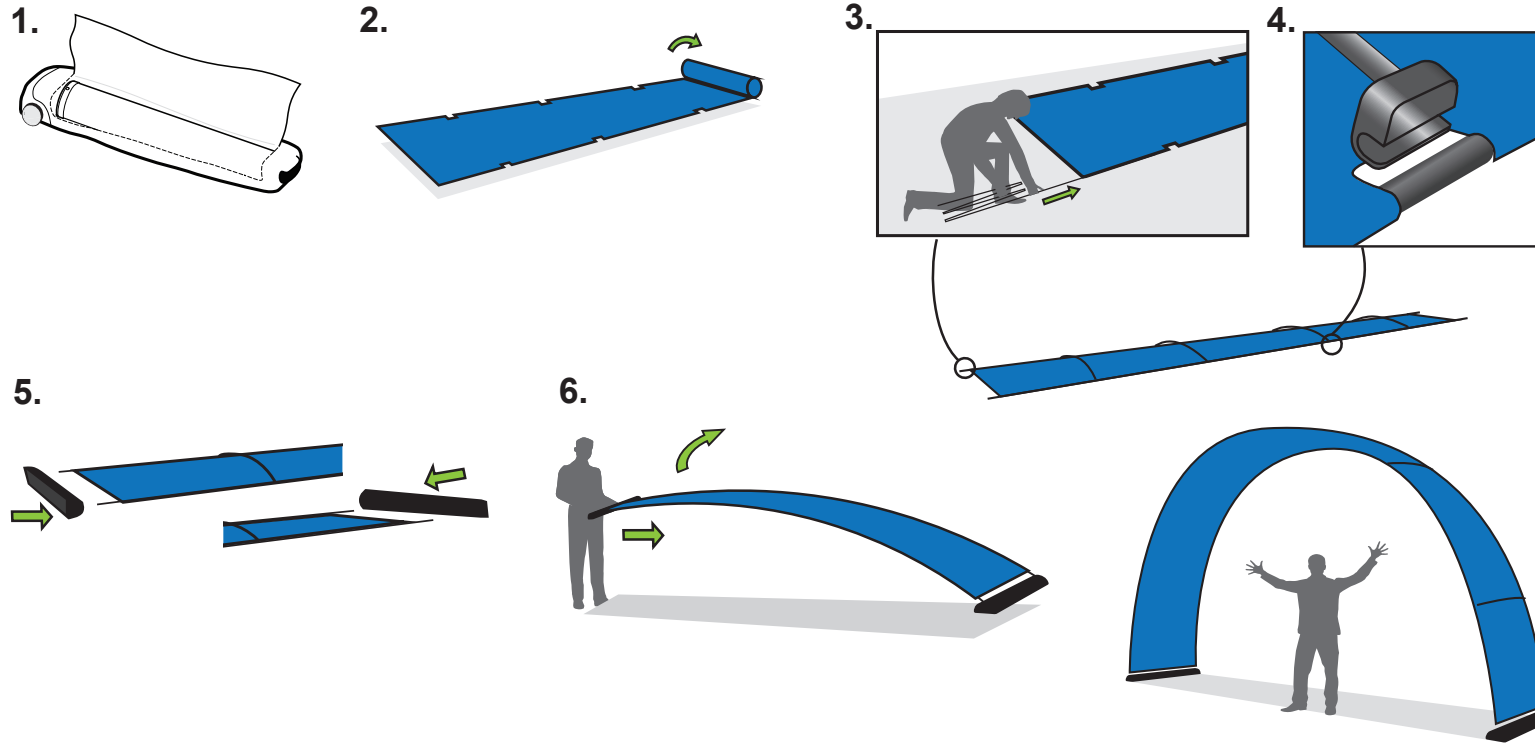

SET UP GUIDE FOR ALUMINIUM AND BLACK EVENT ARCH

Watch set-up video for easy assembling

Use link or QR-code:
<https://bannerbow.com/videos/>

CONTENT

BANNERBOW[®]
 DESIGNING PORTABLE SPACE

CONTACT INFORMATION