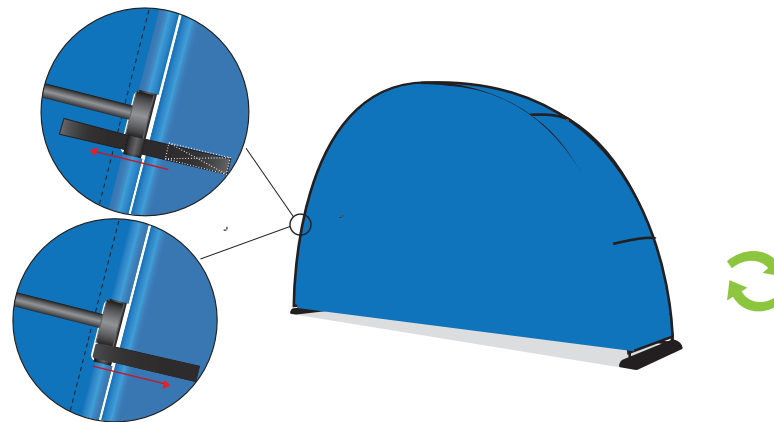

Address:
Munktell Science Park
Portgatan 3
633 42 Eskilstuna
Sweden

COPYRIGHT BANNERBOW®

SET UP GUIDE FOR EVENT ARCH AND BACKDROP SET

8.

10.

11.

**Watch set-up video
for easy assembling**

Use link or QR-code:
<https://bannerbow.com/videos/>