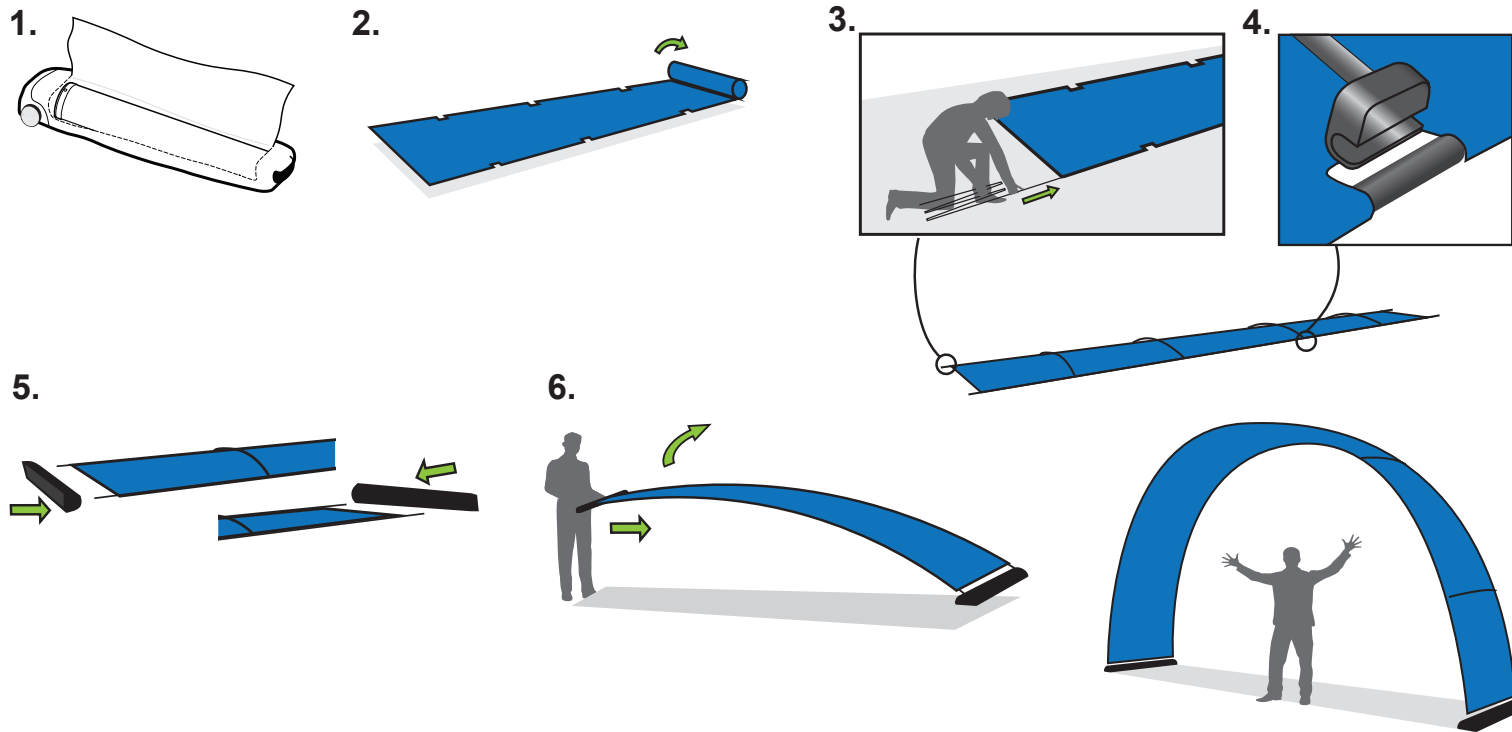

SET UP GUIDE FOR EVENT ARCH AND BACKDROP SET

Watch set-up video for easy assembling

Use link or QR-code:
<https://bannerbow.com/videos/>

CONTENT

Packaged by

BANNERBOW®
DESIGNING PORTABLE SPACE

CONTACT INFORMATION
info@bannerbow.com
www.bannerbow.com

Address:
Munktell Science Park
Portgatan 3
633 42 Eskilstuna
Sweden

COPYRIGHT BANNERBOW®

SET UP GUIDE FOR EVENT ARCH AND BACKDROP SET

8.

10.

11.

**Watch set-up video
for easy assembling**

Use link or QR-code:
<https://bannerbow.com/videos/>