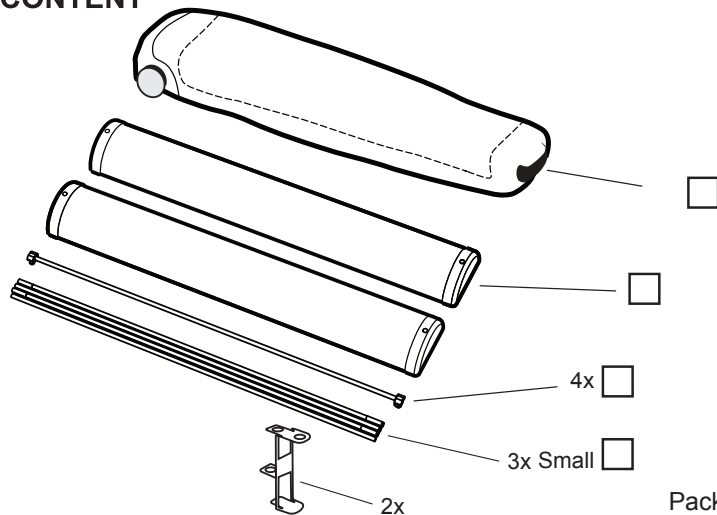

SET UP GUIDE FOR EVENT ARCH AND BACKDROP SET

Watch set-up video for easy assembling

Use link or QR-code:
<https://bannerbow.com/videos/>

CONTENT

Packaged by

BANNERBOW®
DESIGNING PORTABLE SPACE

CONTACT INFORMATION
info@bannerbow.com
www.bannerbow.com

Address:
Munktell Science Park
Portgatan 3
633 42 Eskilstuna
Sweden

COPYRIGHT BANNERBOW®

SET UP GUIDE FOR EVENT ARCH AND BACKDROP SET

8.

10.

11.

**Watch set-up video
for easy assembling**

Use link or QR-code:
<https://bannerbow.com/videos/>