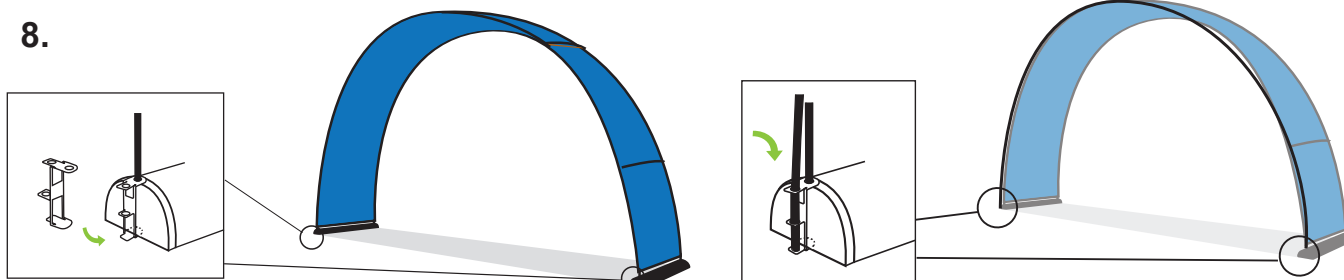

SET UP GUIDE FOR EVENT ARCH AND BACKDROP SET

Watch set-up video for easy assembling

Use link or QR-code:
<https://bannerbow.com/videos/>

CONTENT

Packaged by

BANNERBOW®
DESIGNING PORTABLE SPACE

CONTACT INFORMATION
info@bannerbow.com
www.bannerbow.com

Address:
Munktell Science Park
Portgatan 3
633 42 Eskilstuna
Sweden

COPYRIGHT BANNERBOW®

SET UP GUIDE FOR EVENT ARCH AND BACKDROP SET

8.

10.

11.

**Watch set-up video
for easy assembling**

Use link or QR-code:
<https://bannerbow.com/videos/>