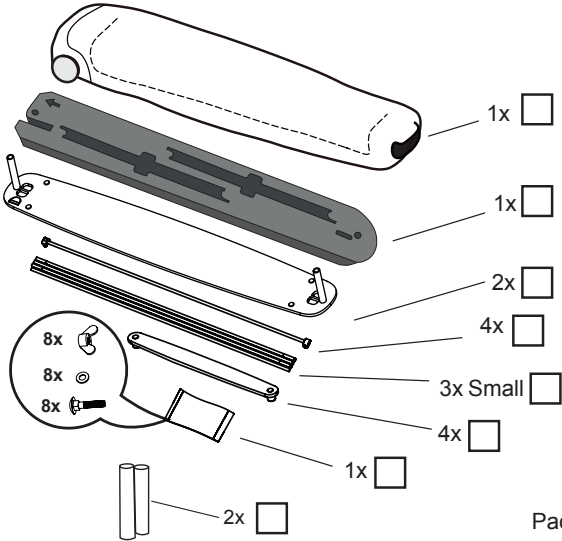

SET UP GUIDE FOR OUTDOOR EVENT ARCH AND BACKDROP SET

Watch set-up video for easy assembling

Use link or QR-code: <https://bannerbow.com/videos/>

CONTENT

Packaged by:

BANNERBOW®
DESIGNING PORTABLE SPACE

CONTACT INFORMATION
info@bannerbow.com
www.bannerbow.com

Address:
Munktell Science Park
Portgatan 3
633 42 Eskilstuna
Sweden

COPYRIGHT BANNERBOW®

SET UP GUIDE FOR OUTDOOR EVENT ARCH AND BACKDROP SET

8.

10.

11.

**Watch set-up video
for easy assembling**

Use link or QR-code:
<https://bannerbow.com/videos/>