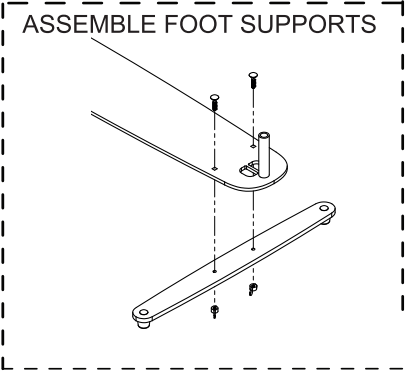

SET UP GUIDE FOR OUTDOOR EVENT ARCH AND BACKDROP SET

Watch set-up video for easy assembling

Use link or QR-code: <https://bannerbow.com/videos/>

CONTENT

Packaged by:

BANNERBOW®
DESIGNING PORTABLE SPACE

CONTACT INFORMATION
info@bannerbow.com
www.bannerbow.com

Address:
Munktell Science Park
Portgatan 3
633 42 Eskilstuna
Sweden

COPYRIGHT BANNERBOW®

SET UP GUIDE FOR OUTDOOR EVENT ARCH AND BACKDROP SET

8.

10.

11.

**Watch set-up video
for easy assembling**

Use link or QR-code:
<https://bannerbow.com/videos/>