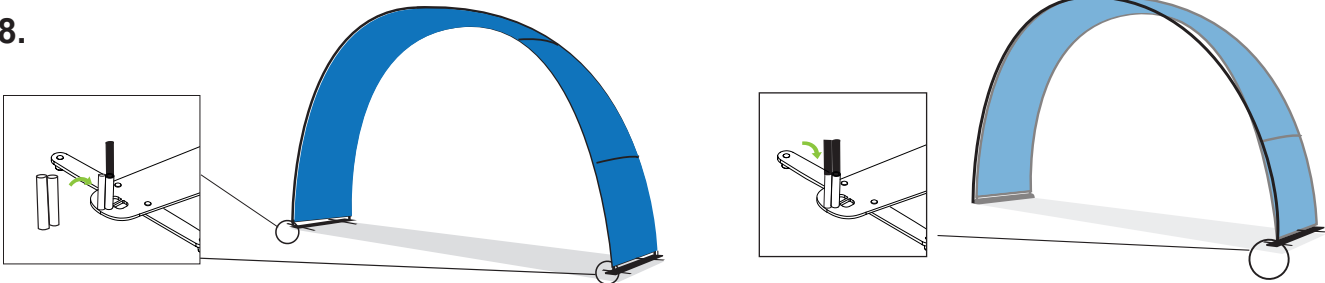

SET UP GUIDE FOR OUTDOOR EVENT ARCH AND BACKDROP SET

Watch set-up video for easy assembling

Use link or QR-code: <https://bannerbow.com/videos/>

CONTENT

Packaged by:

BANNERBOW®
DESIGNING PORTABLE SPACE

CONTACT INFORMATION
info@bannerbow.com
www.bannerbow.com

Address:
Munktell Science Park
Portgatan 3
633 42 Eskilstuna
Sweden

COPYRIGHT BANNERBOW®

SET UP GUIDE FOR OUTDOOR EVENT ARCH AND BACKDROP SET

8.

10.

11.

**Watch set-up video
for easy assembling**

Use link or QR-code:
<https://bannerbow.com/videos/>