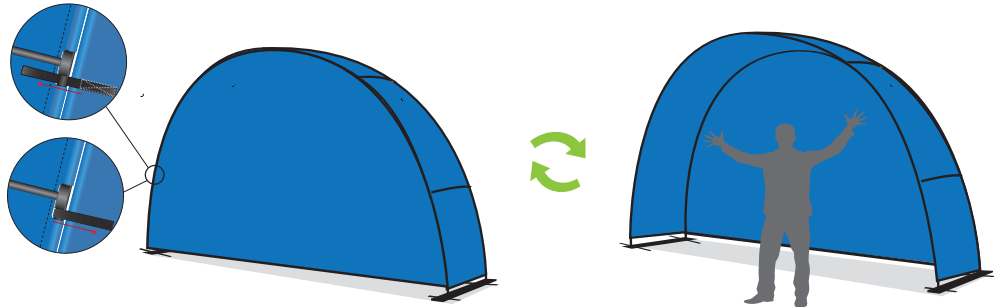

SET UP GUIDE FOR OUTDOOR EVENT ARCH AND BACKDROP SET

Watch set-up video for easy assembling

Use link or QR-code: <https://bannerbow.com/videos/>

CONTENT

Packaged by:

BANNERBOW®
DESIGNING PORTABLE SPACE

CONTACT INFORMATION
info@bannerbow.com
www.bannerbow.com

Address:
Munktell Science Park
Portgatan 3
633 42 Eskilstuna
Sweden

COPYRIGHT BANNERBOW®

SET UP GUIDE FOR OUTDOOR EVENT ARCH AND BACKDROP SET

8.

10.

11.

**Watch set-up video
for easy assembling**

Use link or QR-code:
<https://bannerbow.com/videos/>