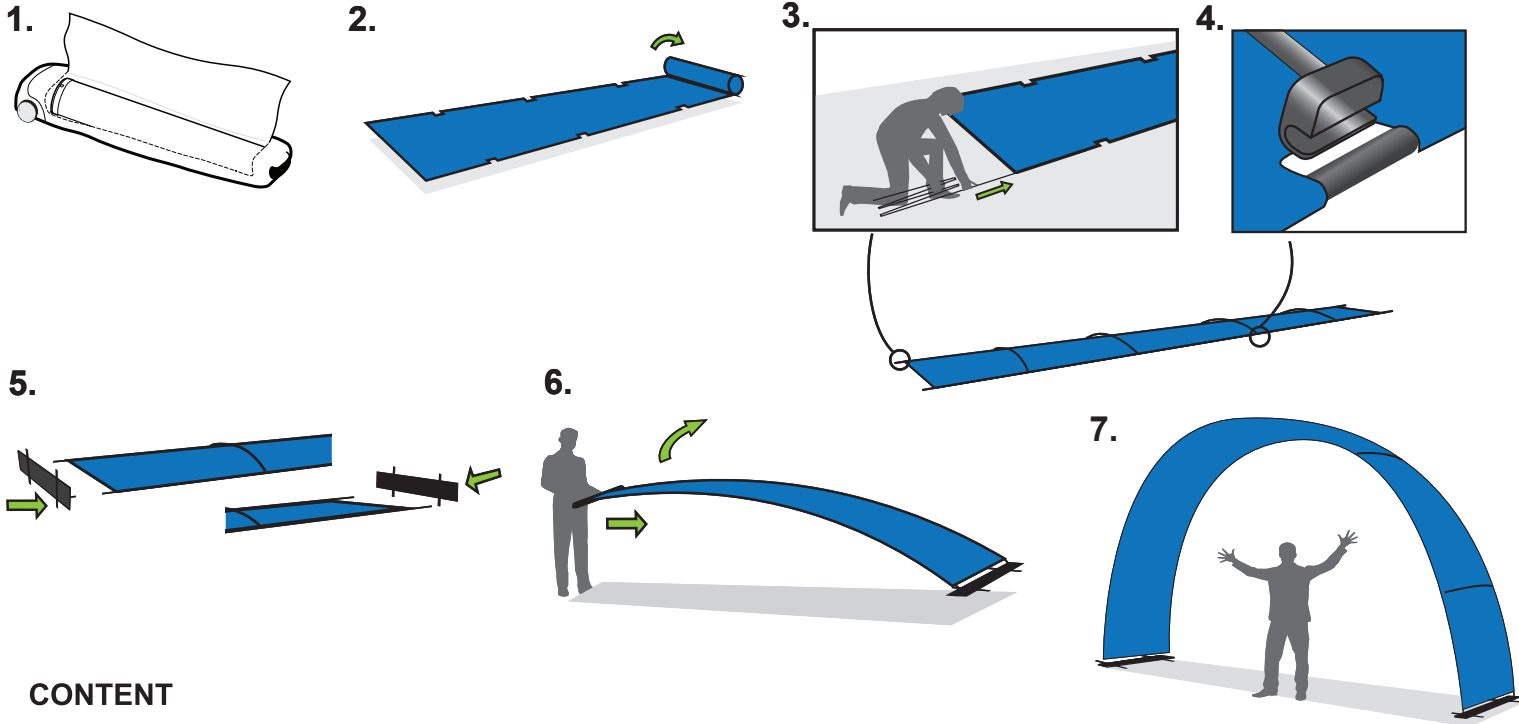

SET UP GUIDE FOR OUTDOOR EVENT ARCH AND BACKDROP SET

Watch set-up video for easy assembling

Use link or QR-code: <https://bannerbow.com/videos/>

CONTENT

Packaged by:

BANNERBOW®
DESIGNING PORTABLE SPACE

CONTACT INFORMATION
info@bannerbow.com
www.bannerbow.com

Address:
Munktell Science Park
Portgatan 3
633 42 Eskilstuna
Sweden

COPYRIGHT BANNERBOW®

SET UP GUIDE FOR OUTDOOR EVENT ARCH AND BACKDROP SET

8.

10.

11.

**Watch set-up video
for easy assembling**

Use link or QR-code:
<https://bannerbow.com/videos/>