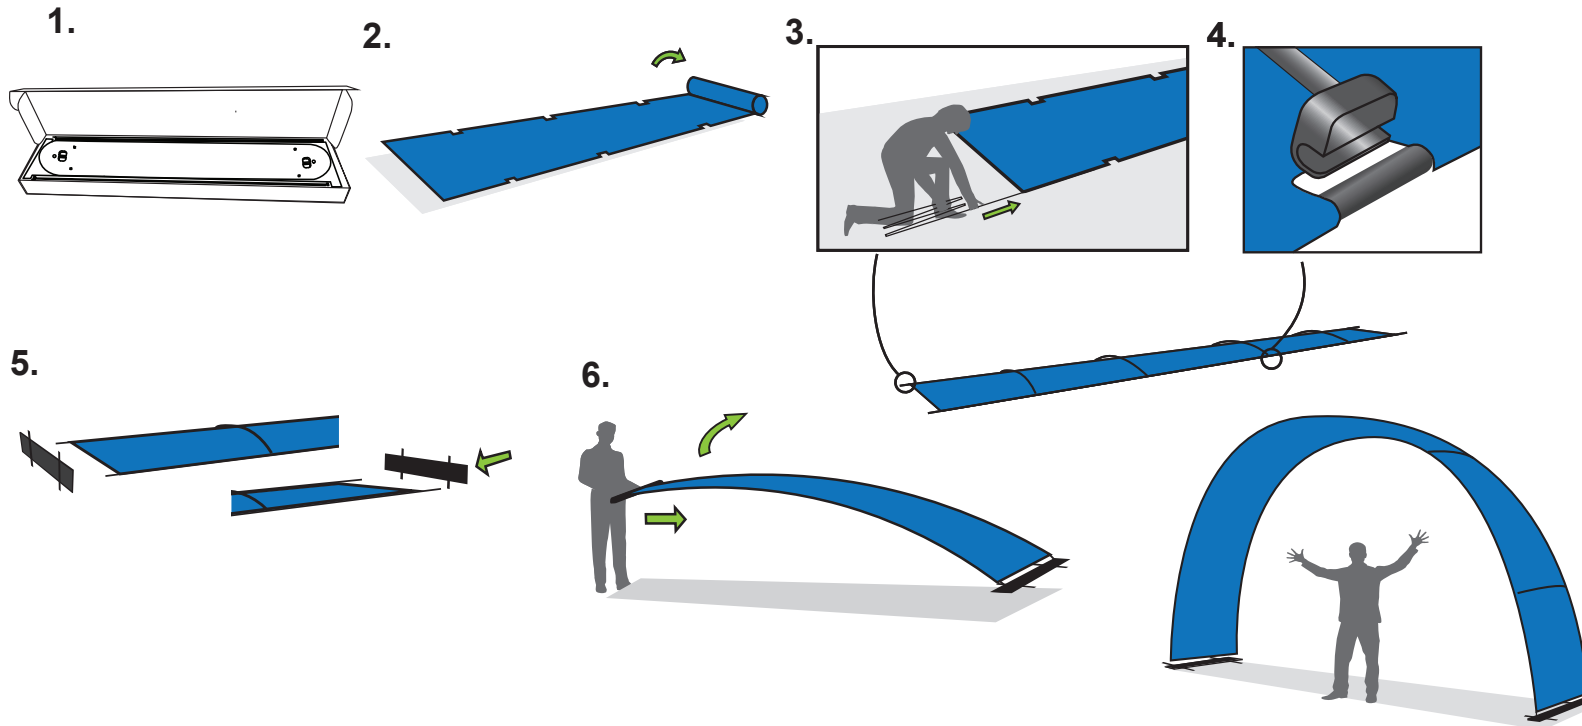

SET UP GUIDE FOR OUTDOOR HYBRID EVENT ARCH IN STORAGE BOX

Watch set-up video for easy assembling

Use link or QR-code:
<https://bannerbow.com/videos/>

CONTENT

BANNERBOW®
 DESIGNING PORTABLE SPACE

CONTACT INFORMATION
 info@bannerbow.com
 www.bannerbow.com