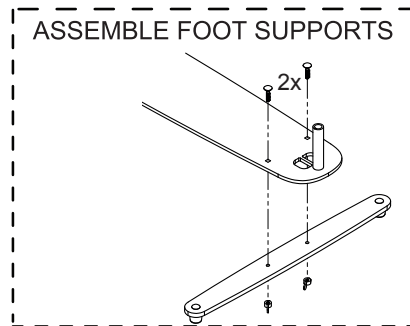

SET UP GUIDE FOR OUTDOOR HYBRID EVENT ARCH IN STORAGE BOX

Watch set-up video for easy assembling

Use link or QR-code:
<https://bannerbow.com/videos/>

CONTENT

BANNERBOW®
 DESIGNING PORTABLE SPACE

CONTACT INFORMATION
 info@bannerbow.com
 www.bannerbow.com