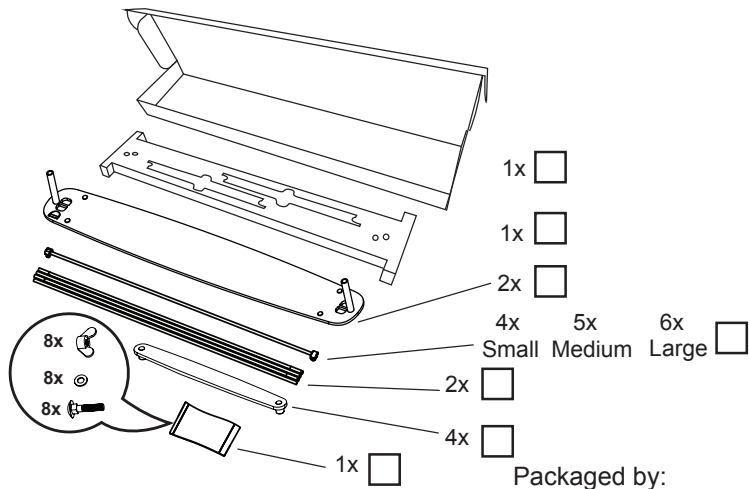

SET UP GUIDE FOR OUTDOOR HYBRID EVENT ARCH IN STORAGE BOX

Watch set-up video for easy assembling

Use link or QR-code:
<https://bannerbow.com/videos/>

CONTENT

BANNERBOW®
 DESIGNING PORTABLE SPACE

CONTACT INFORMATION
 info@bannerbow.com
 www.bannerbow.com